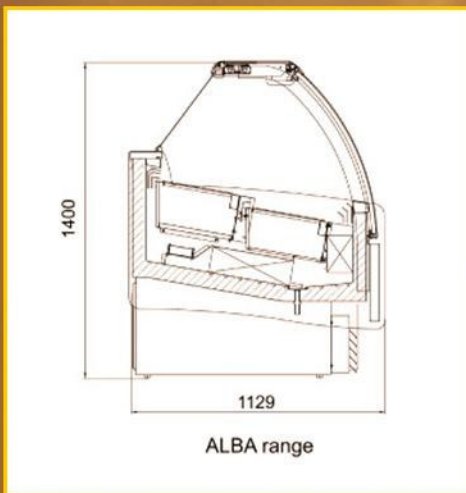

Alba 12 flavors length 1282mm, 220volt, 1 ph
 Alba 16 flavors length 1612mm, 220volt, 1 ph
 Alba 18 flavors length 1777mm, 220volt, 1 ph
 Alba 20 flavors length 1942mm, 380volt, 3 ph
 Alba 24 flavors length 2272mm, 380volt, 3 ph
 Pastry Mirage 1000 length 1282mm, 220volt, 1 ph
 Pastry Mirage 1500 length 1612mm, 220volt, 1 ph