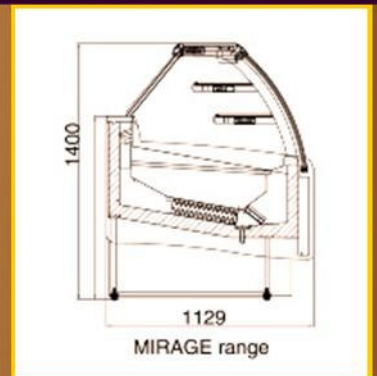

Alba 12 flavors length 1282mm, 220volt, 1 ph
 Alba 16 flavors length 1612mm, 220volt, 1 ph
 Alba 18 flavors length 1777mm, 220volt, 1 ph
 Alba 20 flavors length 1942mm, 380volt, 3 ph
 Alba 24 flavors length 2272mm, 380volt, 3 ph
 Pastry Mirage 1000 length 1282mm, 220volt, 1 ph
 Pastry Mirage 1500 length 1612mm, 220volt, 1 ph