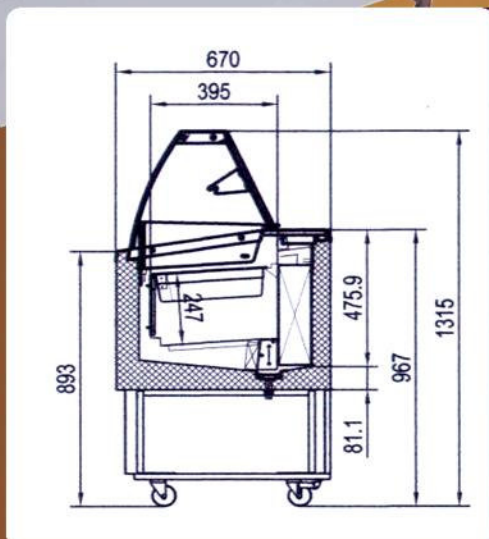

*Samoa*

The economy,  
comfortable and easy  
solution for you small  
ice cream business

ราคาไม่แพงใช้ง่ายๆ

Samoa 6 flavors length 1194mm, 220volt, 1 ph  
Samoa 7 flavors length 1370mm, 220volt, 1 ph  
Samoa 9 flavors length 1722mm, 220volt, 1 ph

ราคาไม่แพงใช้ง่าย ๆ

Smart 6 flavors length 860mm, 220volt, 1 ph  
 Smart 8 flavors length 860mm, 220volt, 1 ph  
 Smart 10 flavors length 990mm, 220volt, 1 ph

Samoa and Smart displays for ice cream are provided with defrosting system. The eventually water that will forms during this operation comes collected in an appropriate vaporized tool and it is not necessary any operation to empty this water. Full thermostat controller.