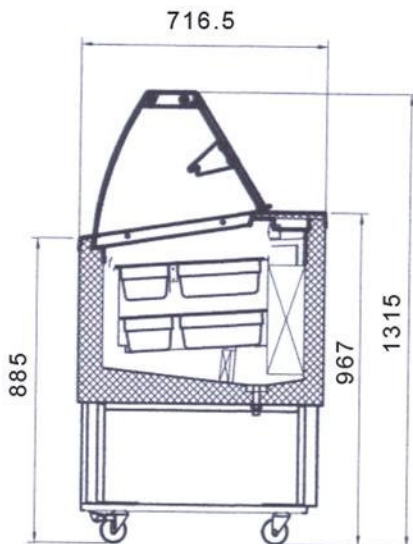

*Samoa*

The economy,  
comfortable and easy  
solution for you small  
ice cream business

ราคาไม่แพงใช้ง่ายๆ

Samoa 6 flavors length 1194mm, 220volt, 1 ph  
Samoa 7 flavors length 1370mm, 220volt, 1 ph  
Samoa 9 flavors length 1722mm, 220volt, 1 ph

ราคาไม่แพงใช้ง่าย ๆ

Smart 6 flavors length 860mm, 220volt, 1 ph  
 Smart 8 flavors length 860mm, 220volt, 1 ph  
 Smart 10 flavors length 990mm, 220volt, 1 ph

Samoa and Smart displays for ice cream are provided with defrosting system. The eventually water that will forms during this operation comes collected in an appropriate vaporized tool and it is not necessary any operation to empty this water. Full thermostat controller.